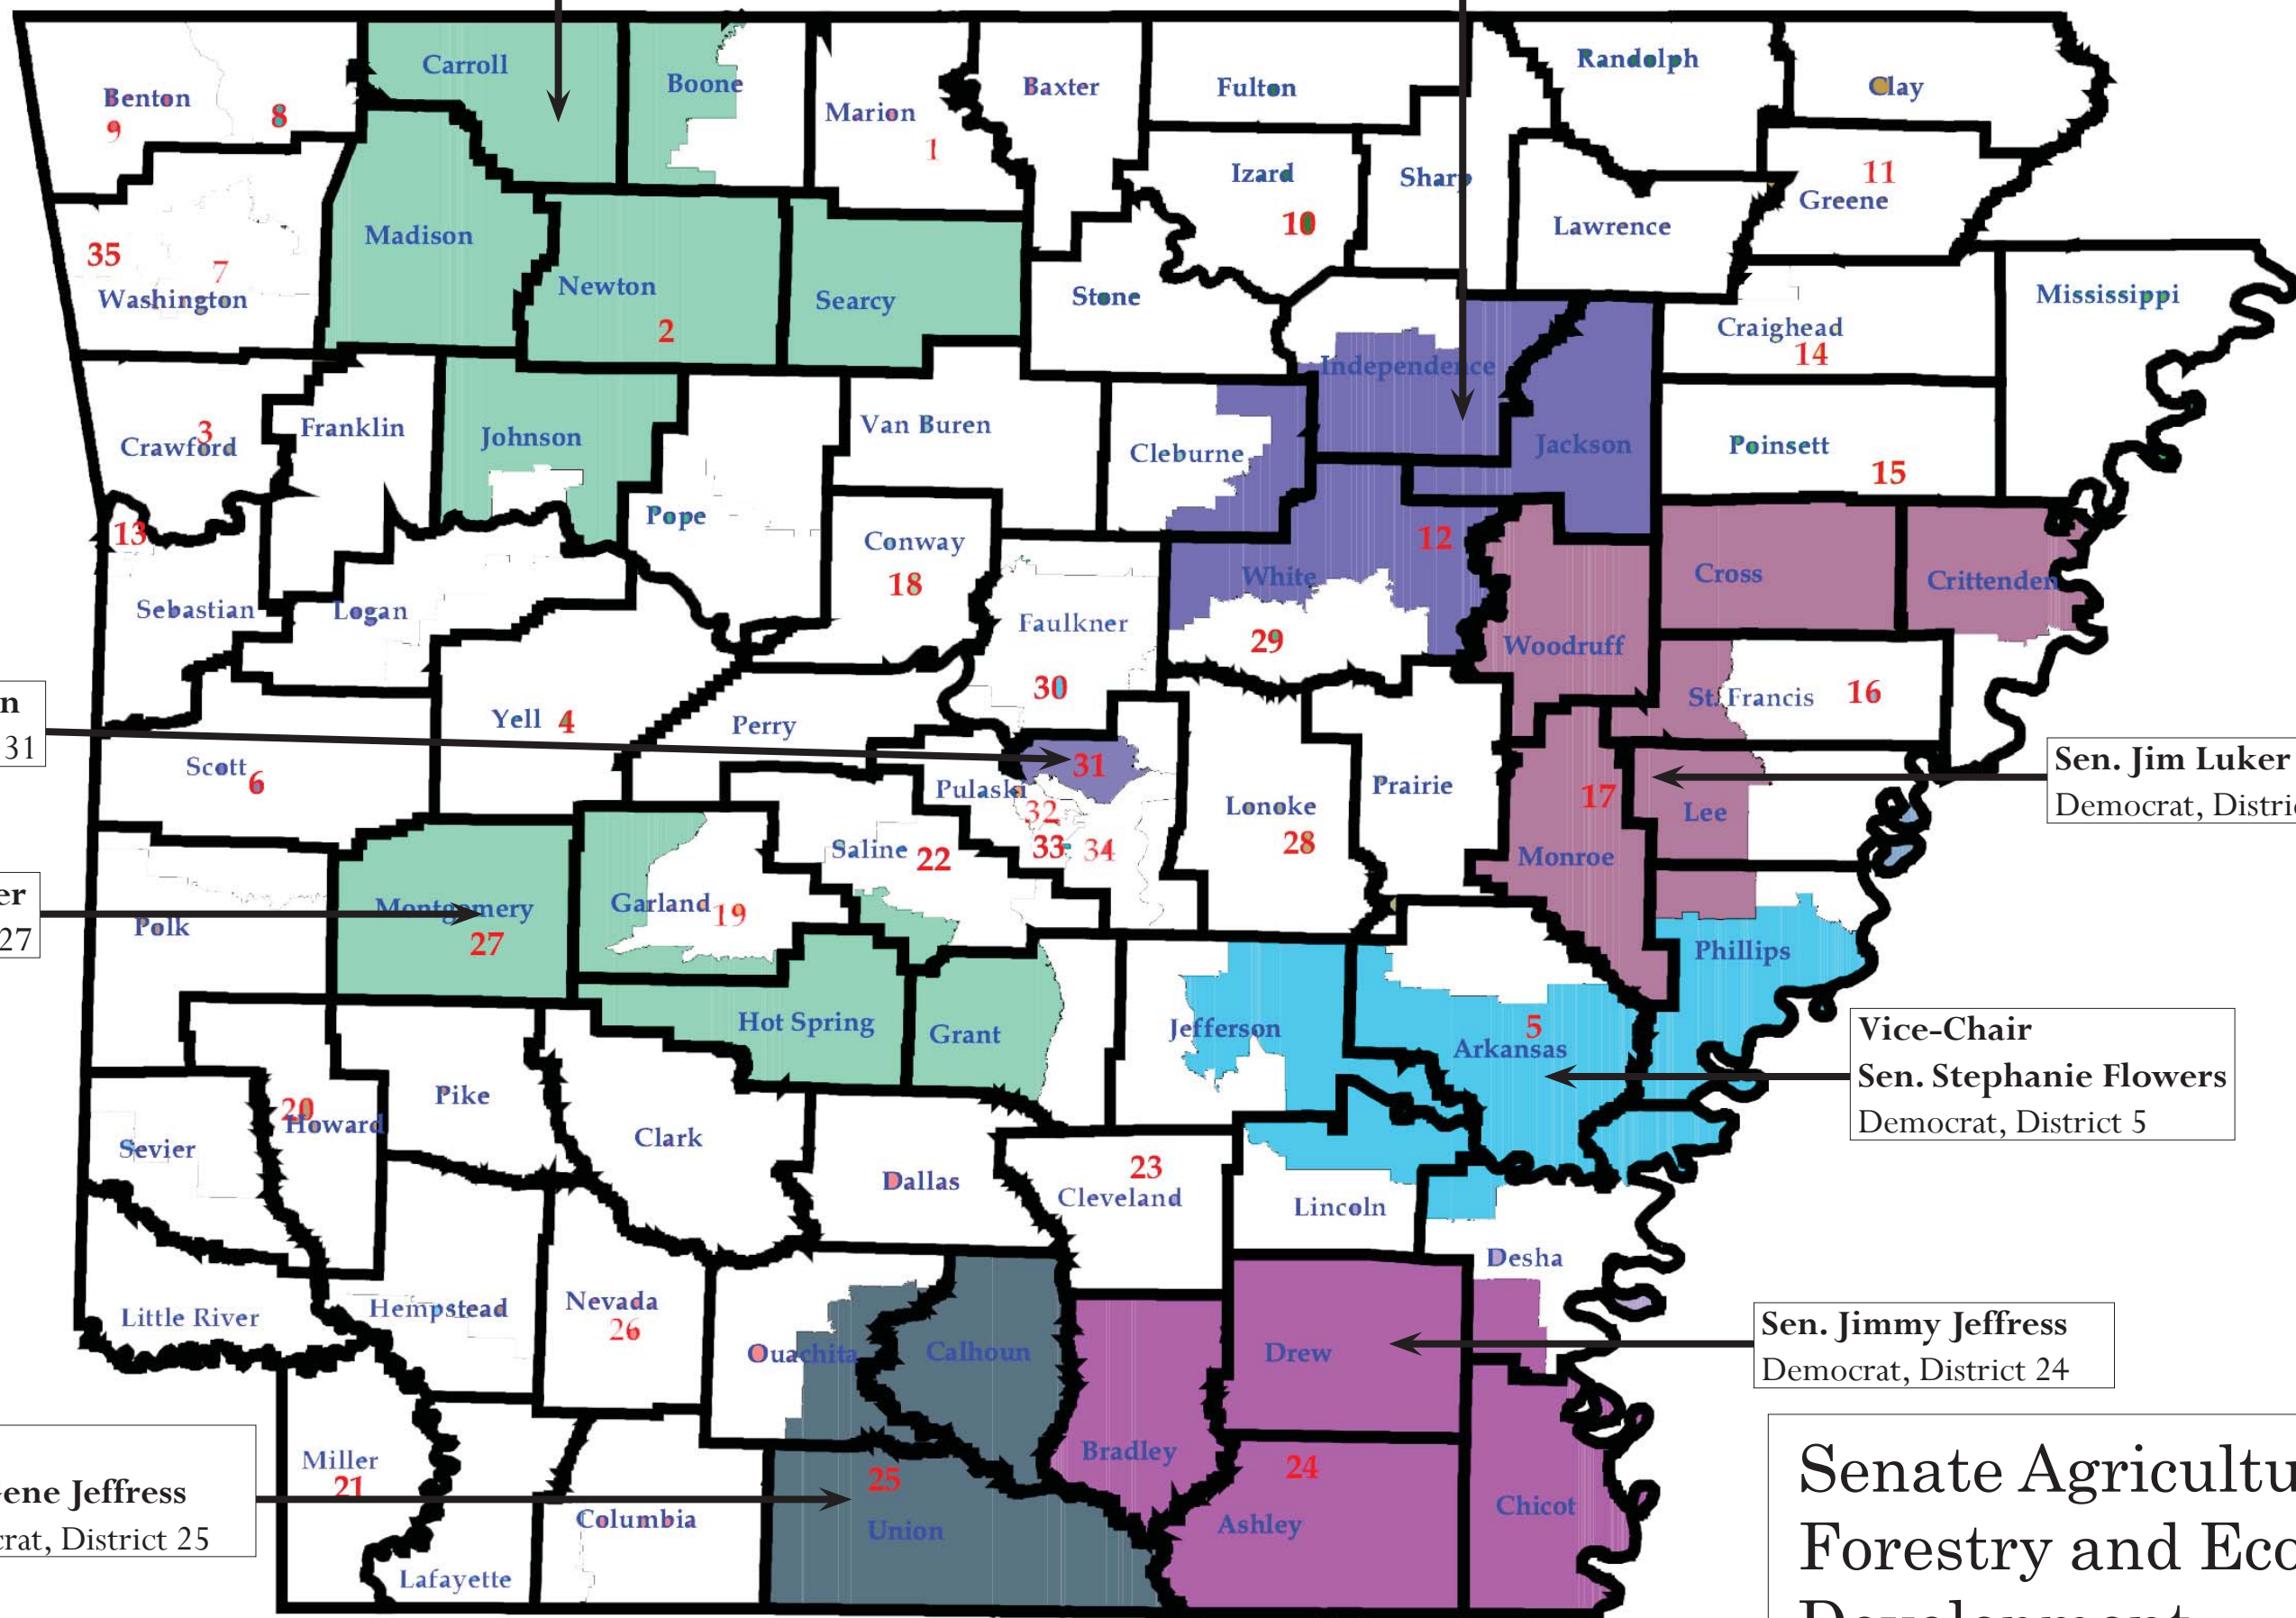

Sen. Randy Lavery  
Democrat, District 2

Sen. David Wyatt  
Democrat, District 12

Sen. Mary Salmon  
Democrat, District 31

Sen. Jim Luker  
Democrat, District 17

Sen. Mike Fletcher  
Democrat, District 27

Vice-Chair  
Sen. Stephanie Flowers  
Democrat, District 5

Sen. Jimmy Jeffress  
Democrat, District 24

Chair  
Sen. Gene Jeffress  
Democrat, District 25

Senate Agriculture,  
Forestry and Economic  
Development