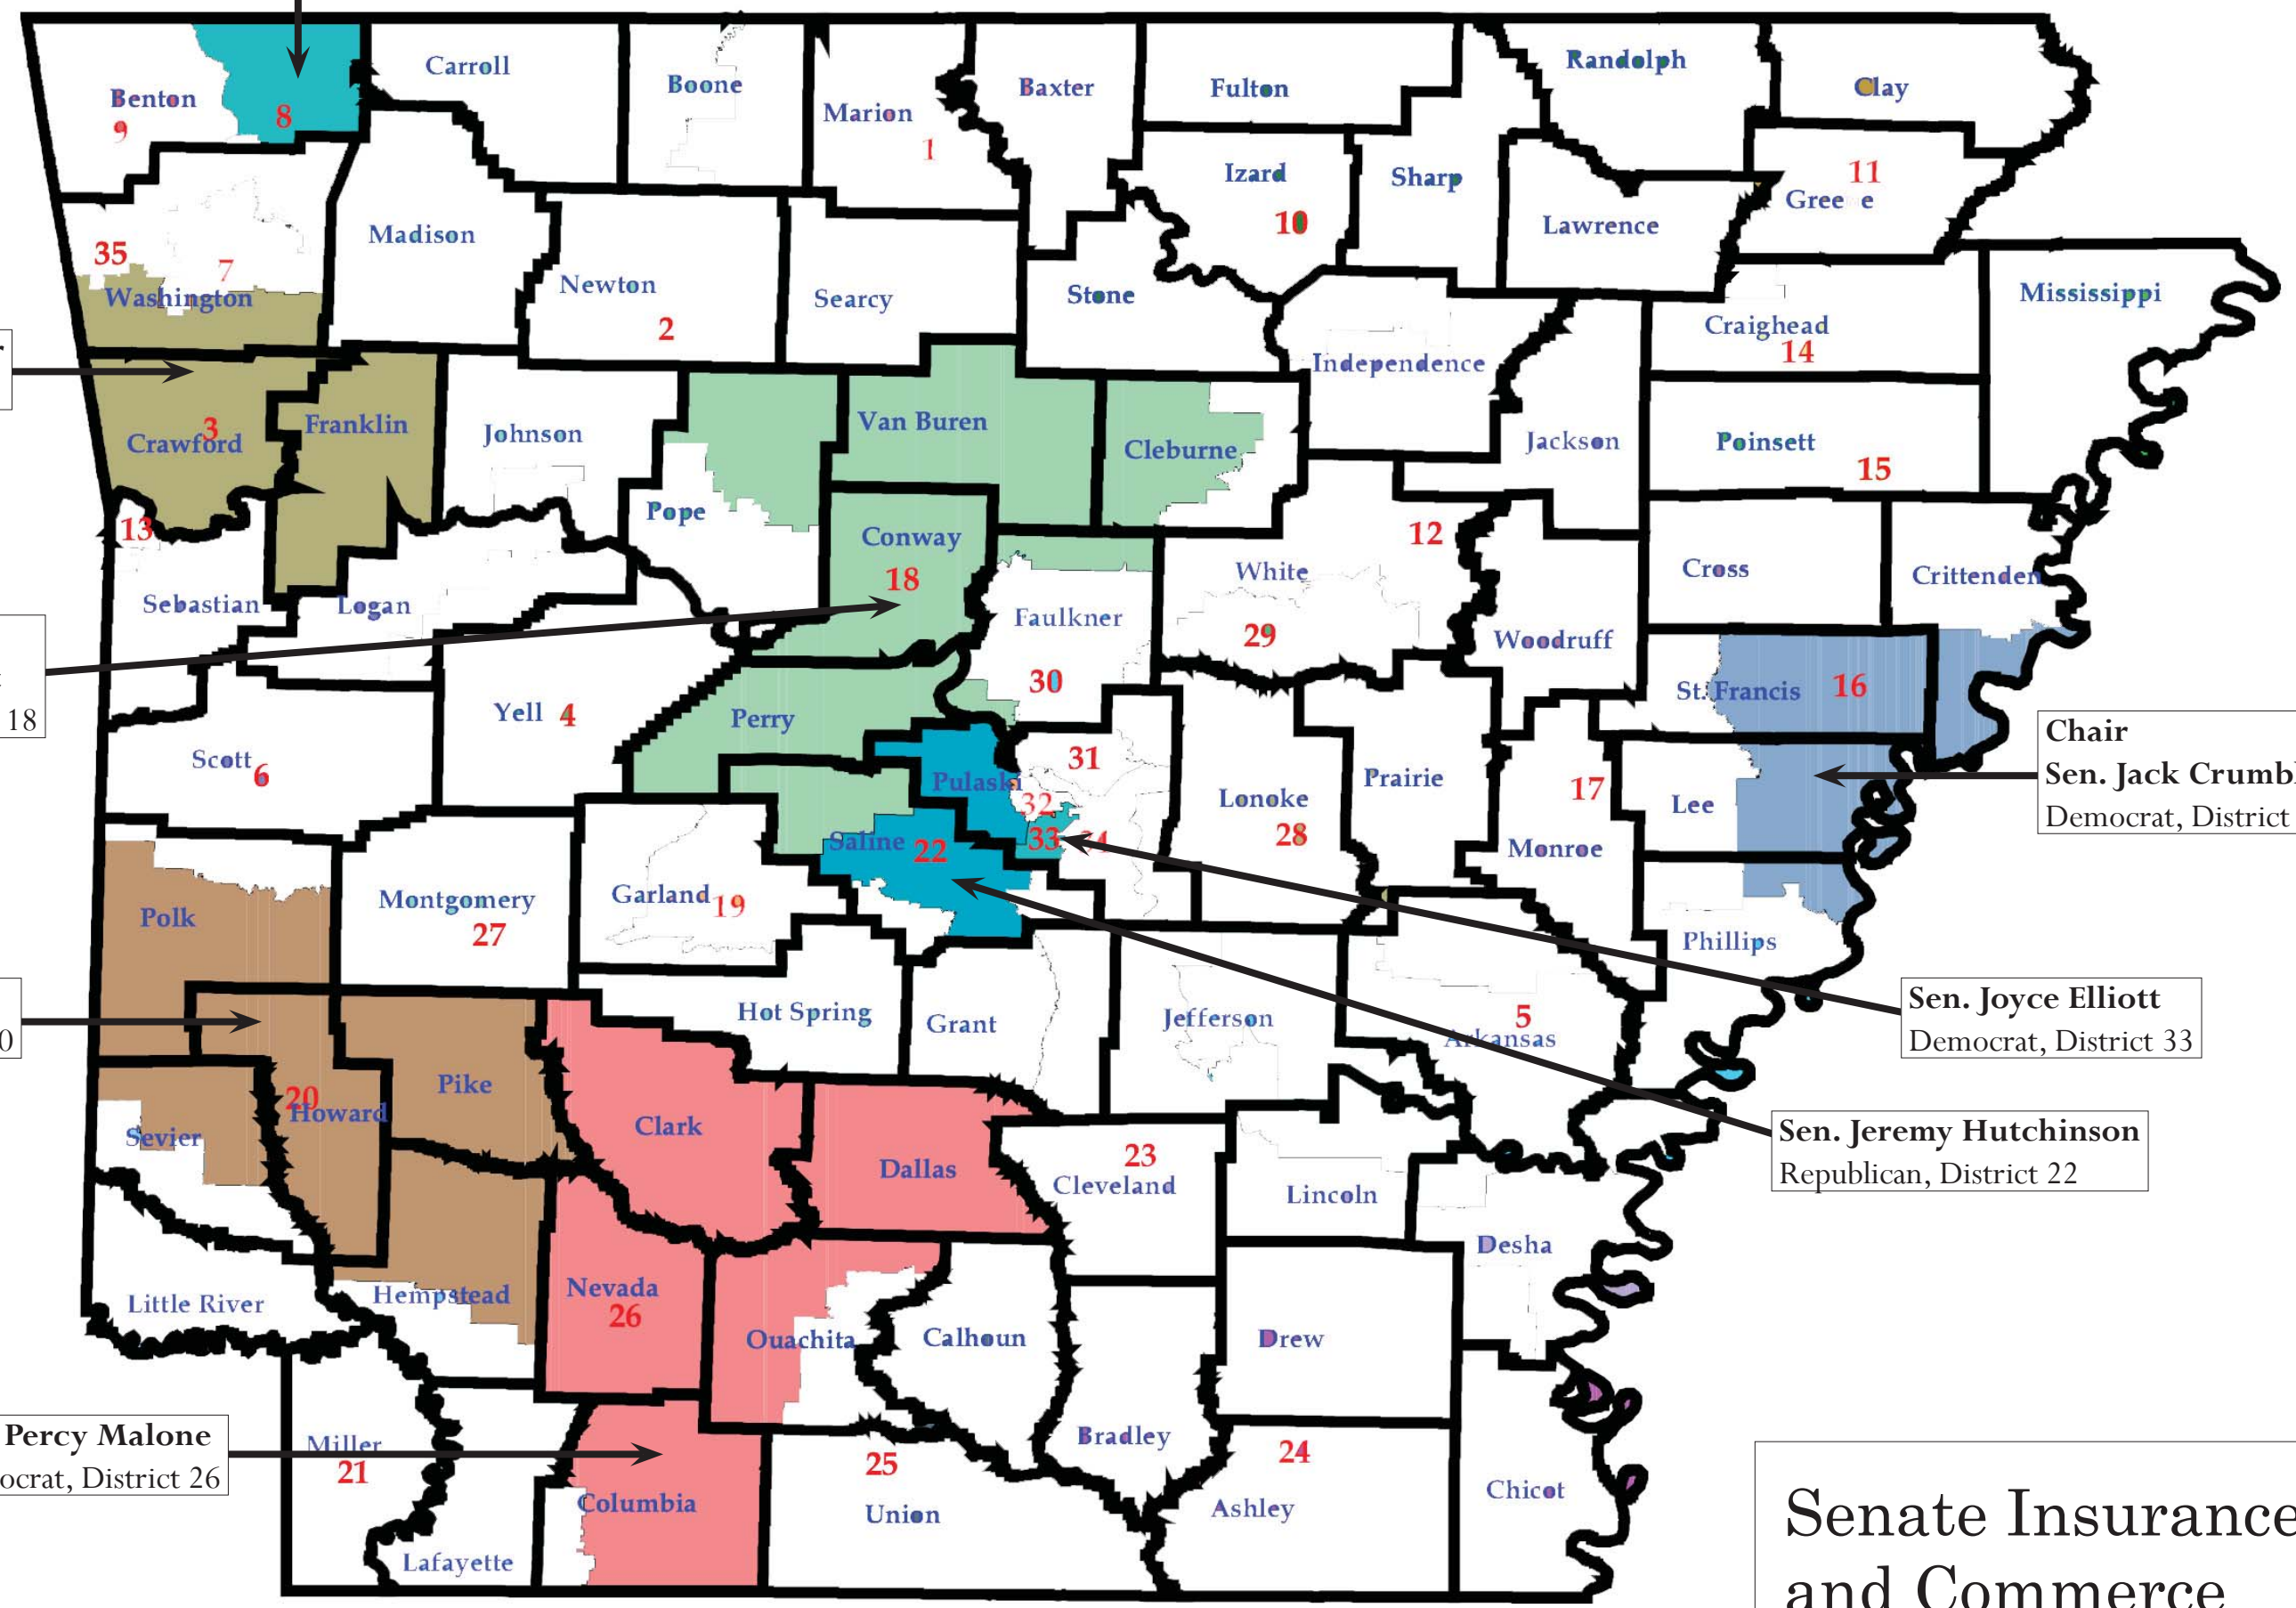

Sen. Cecile Bledsoe
Republican, District 8

Sen. Ruth Whitaker
Republican, District 3

Vice-Chair
Sen. Jason Rapert
Republican, District 18

Sen. Larry Teague
Democrat, District 20

Sen. Percy Malone
Democrat, District 26

Chair
Sen. Jack Crumbly
Democrat, District 16

Sen. Joyce Elliott
Democrat, District 33

Sen. Jeremy Hutchinson
Republican, District 22

Senate Insurance
and Commerce