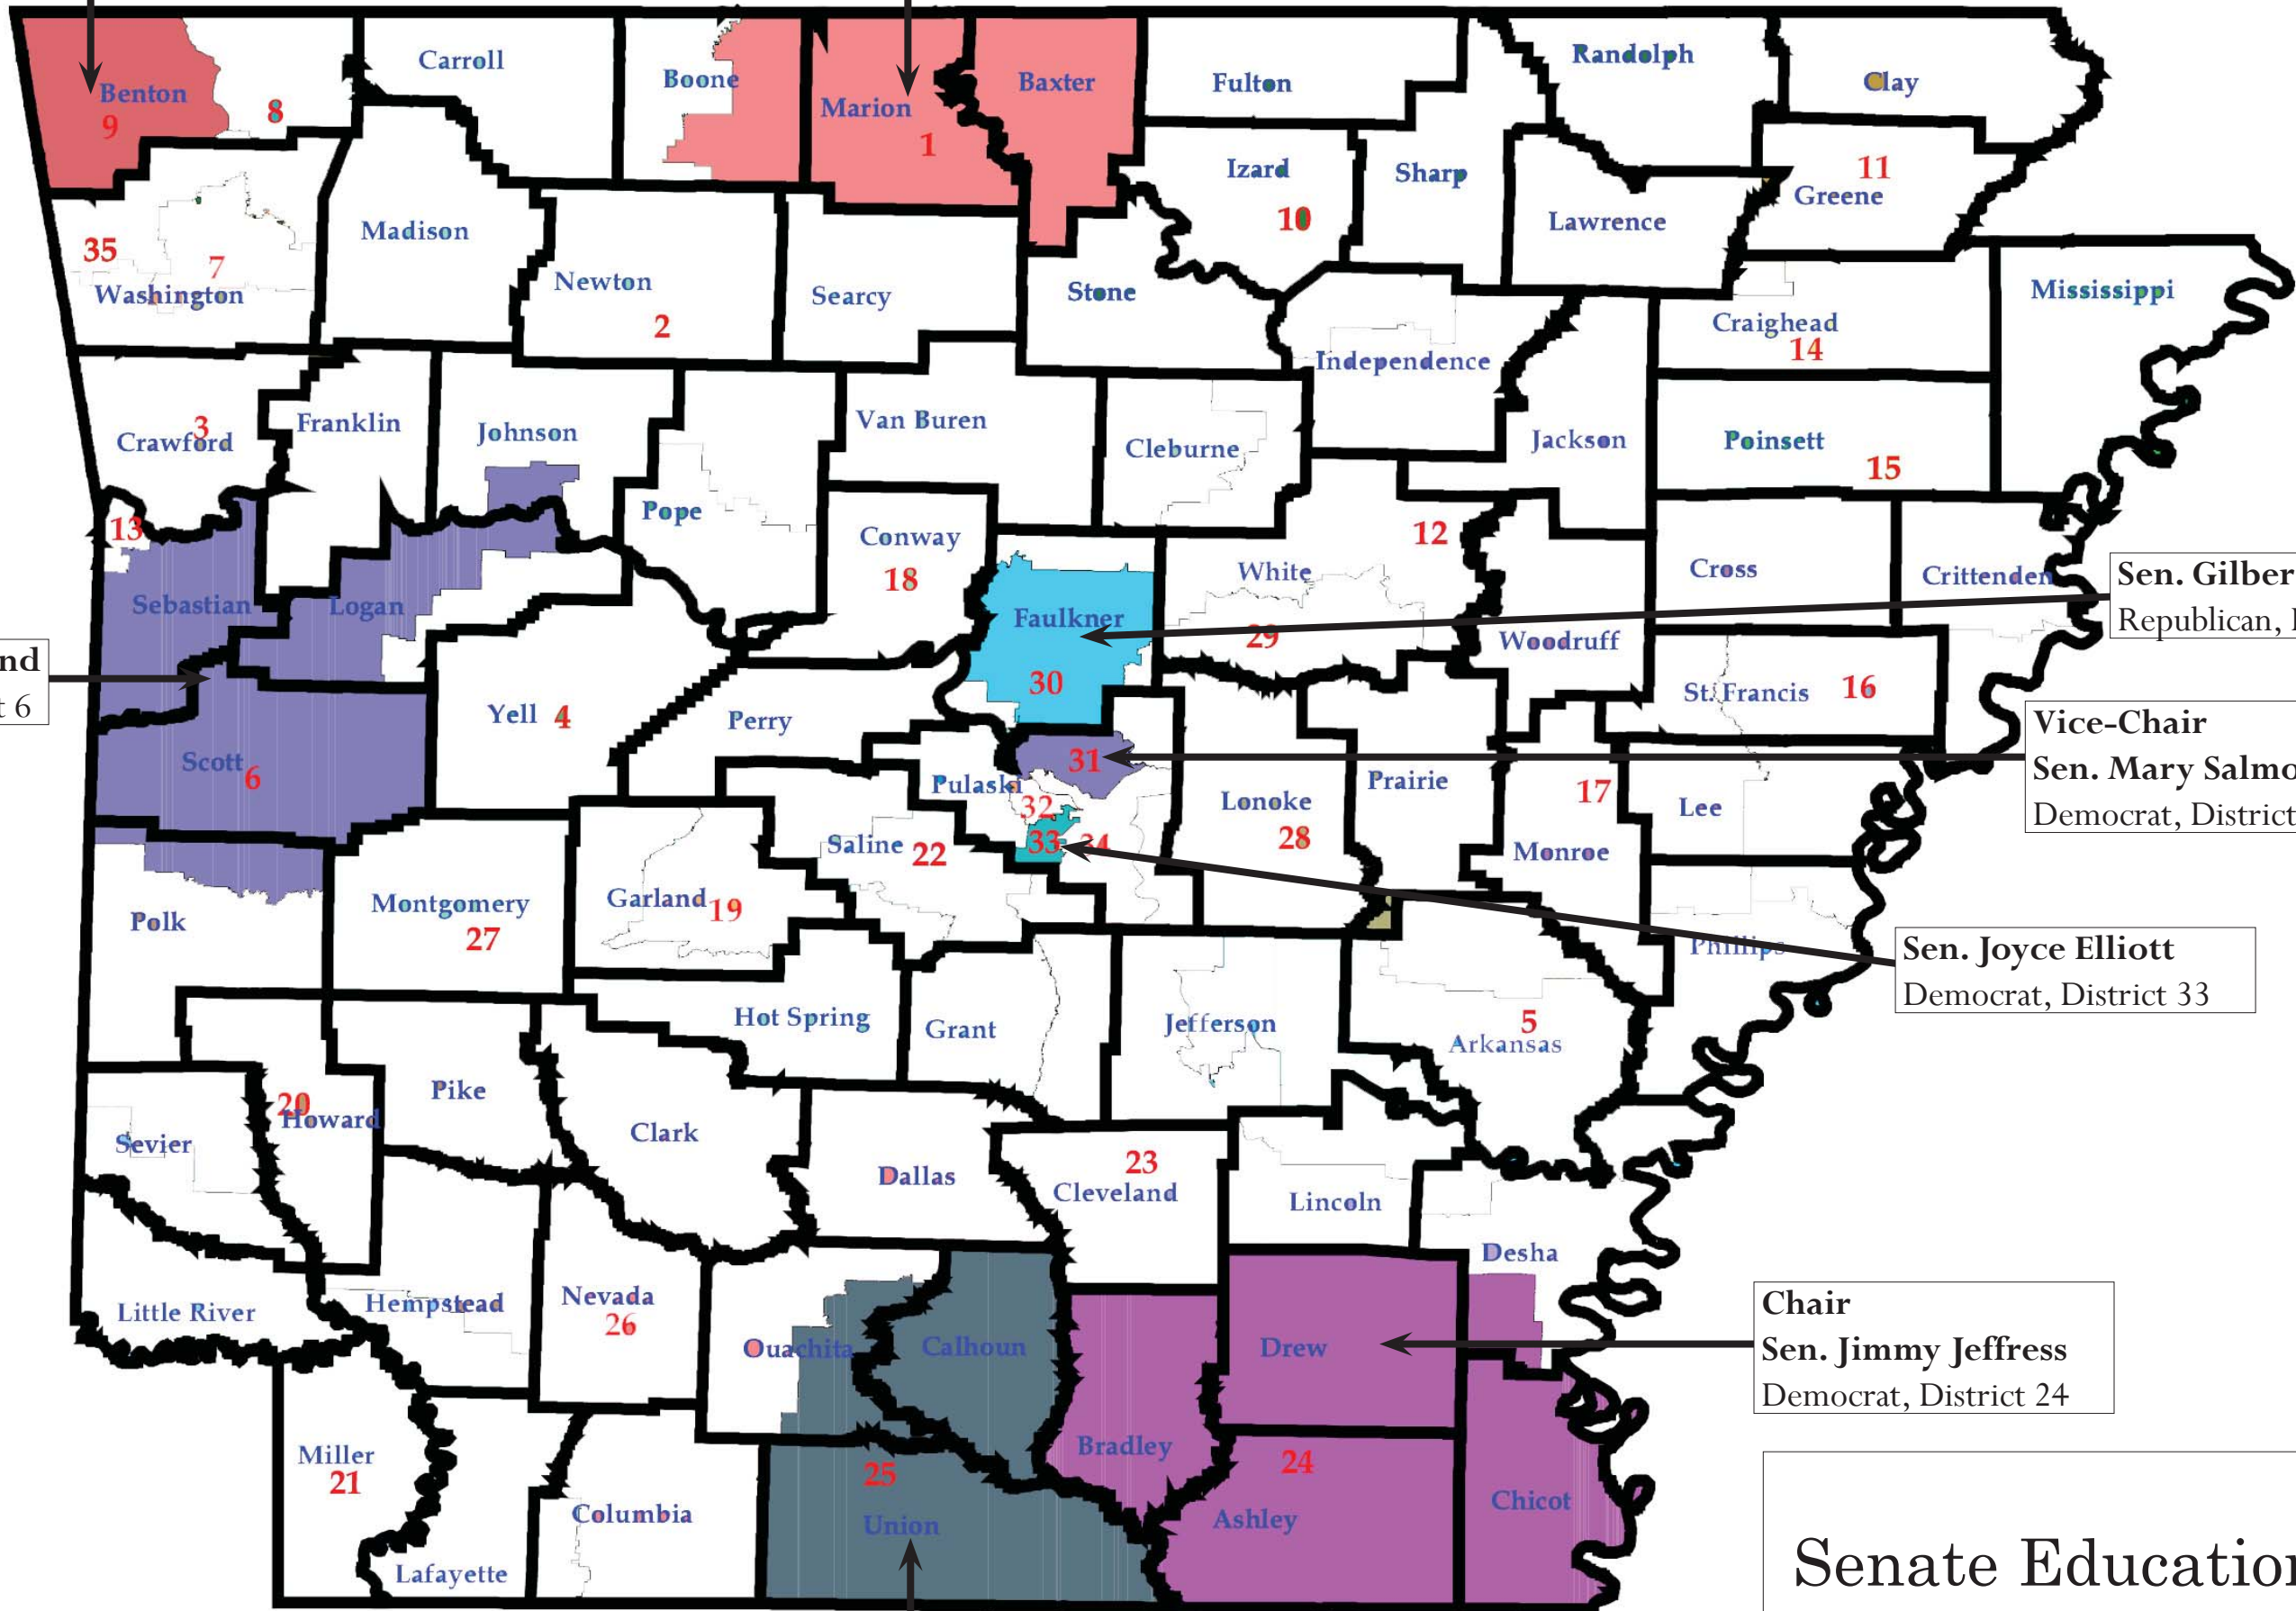

Sen. Kim Hendren
Republican, District 9

Sen. Johnny Key
Republican, District 1

Sen. Bruce Holland
Republican, District 6

Sen. Gilbert Baker
Republican, District 30

Vice-Chair
Sen. Mary Salmon
Democrat, District 31

Sen. Joyce Elliott
Democrat, District 33

Chair
Sen. Jimmy Jeffress
Democrat, District 24

Sen. Gene Jeffress
Democrat, District 25

Senate Education